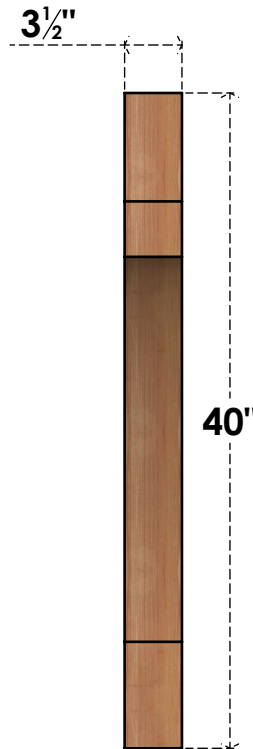

# BRC04X34X40MRC00SWR

3 1/2"W X 34"D X 40"H MERCED SMOOTH BRACE, WESTERN RED CEDAR

**SIDE**

**FRONT**

**EKENA MILLWORK**  
 2300 WEST MAIN ST.  
 CLARKSVILLE, TX 75426  
 TOLL FREE: 866-607-0453  
 WWW.EKENAMILLWORK.COM

**NOTES**

1. INSTALLATION TO BE COMPLETED IN ACCORDANCE WITH MANUFACTURER'S SPECIFICATIONS.
2. DRAWING MAY NOT BE TO SCALE
3. THIS DRAWING IS INTENDED FOR DESIGN AND PLANNING PURPOSES ONLY.
4. ALL INFORMATION CONTAINED HEREIN WAS CURRENT AT THE TIME OF DEVELOPMENT BUT MUST BE REVIEWED AND APPROVED BY THE PRODUCT MANUFACTURER TO BE CONSIDERED ACCURATE.
5. PRODUCTS ARE NOT KILN DRIED. THIS ITEM IS UNIQUE AND WILL CONTAIN THE NATURAL VARIATIONS THAT THE WOOD SPECIES OFFERS. THIS MAY RESULT IN VARIATIONS UP TO 1/4"