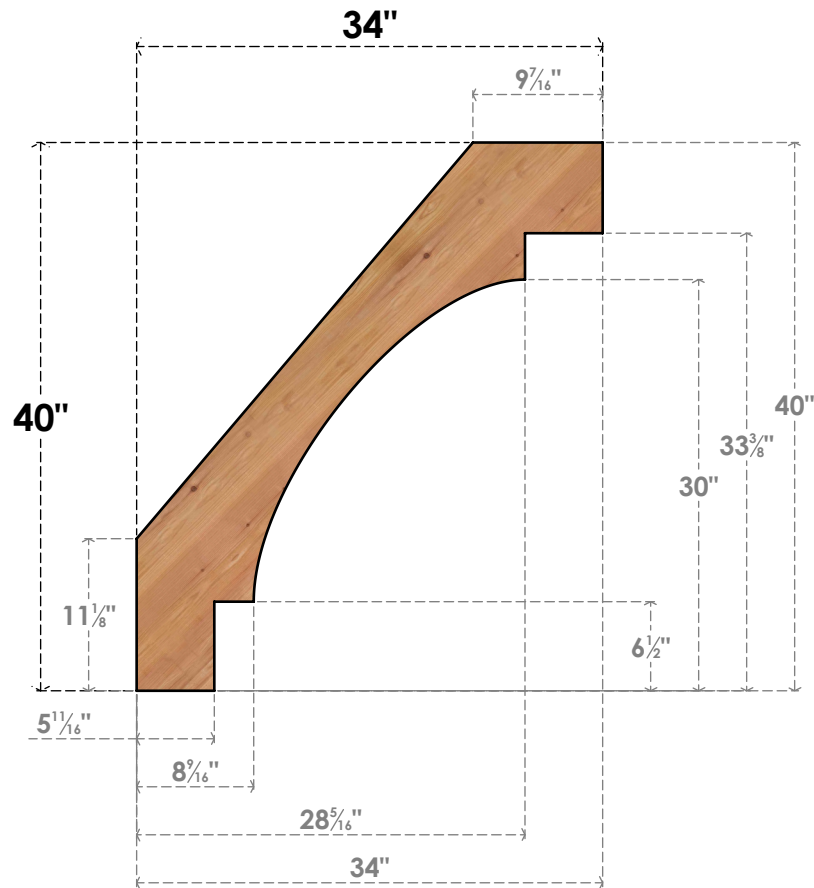

# BRC04X34X40MRC00SWR

3 1/2"W X 34"D X 40"H MERCED SMOOTH BRACE, WESTERN RED CEDAR

**SIDE**

**FRONT**

**EKENA MILLWORK**  
 2300 WEST MAIN ST.  
 CLARKSVILLE, TX 75426  
 TOLL FREE: 866-607-0453  
 WWW.EKENAMILLWORK.COM

**NOTES**

1. INSTALLATION TO BE COMPLETED IN ACCORDANCE WITH MANUFACTURER'S SPECIFICATIONS.
2. DRAWING MAY NOT BE TO SCALE
3. THIS DRAWING IS INTENDED FOR DESIGN AND PLANNING PURPOSES ONLY.
4. ALL INFORMATION CONTAINED HEREIN WAS CURRENT AT THE TIME OF DEVELOPMENT BUT MUST BE REVIEWED AND APPROVED BY THE PRODUCT MANUFACTURER TO BE CONSIDERED ACCURATE.
5. PRODUCTS ARE NOT KILN DRIED. THIS ITEM IS UNIQUE AND WILL CONTAIN THE NATURAL VARIATIONS THAT THE WOOD SPECIES OFFERS. THIS MAY RESULT IN VARIATIONS UP TO 1/4"